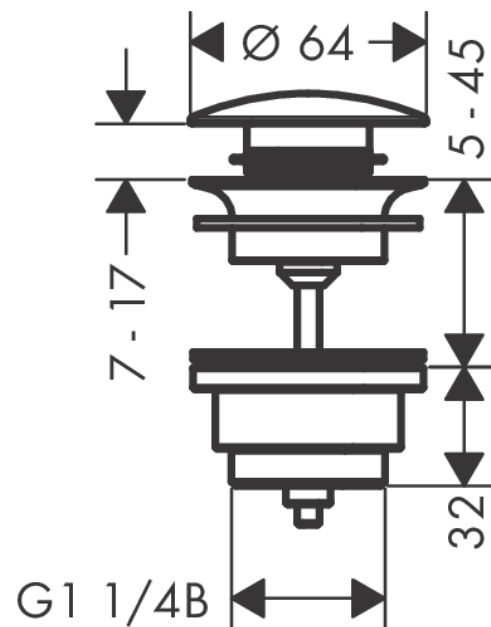

Waste set push-open for basin and bidet mixers
 Finish: **Brushed Bronze** Article Number: **50100140**

Description

product features

- operation with pressure plug
- for basins with overflow hole
- drain plug material brass
- connection dimension G 1 ¼
- with overflow

Design awards

Product image

Scale drawing

Waste set push-open for basin and bidet mixers
 Finish: **Brushed Bronze** Article Number: **50100140**

Exploded Drawing

Year of production: >11/16

Waste set push-open for basin and bidet mixers
 Finish: **Brushed Bronze** Article Number: **50100140**

Spare part list

Year of production: >11/16

Pos.	Description	Article Number	Price	PU
1	plug	97204140	€ 88,06	1
2	seal	97205000	€ 5,36	1
3	screw	98000000	€ 5,36	1