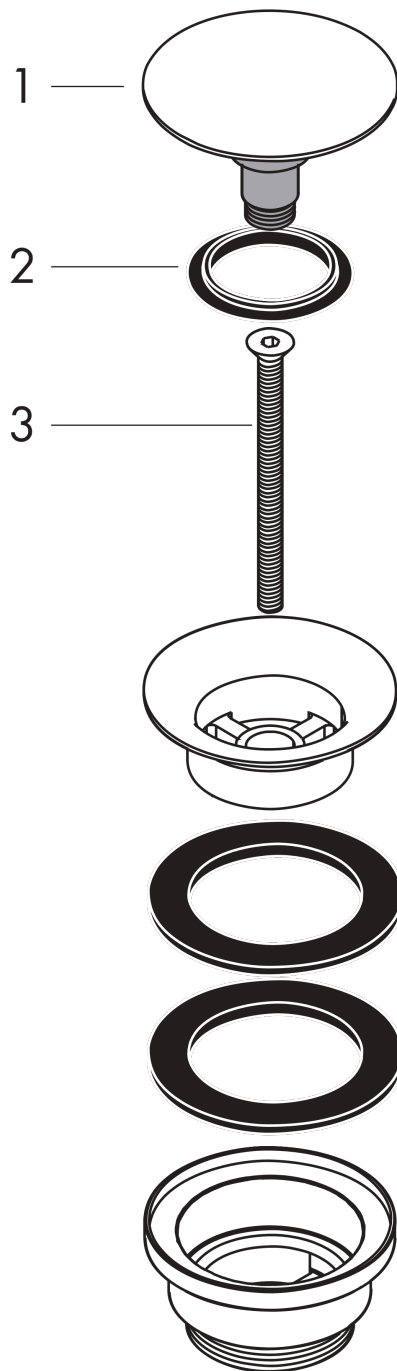

Waste set push-open for basin and bidet mixers
 Finish: **Brushed Bronze** Article Number: **50100140**

Description

product features

- operation with pressure plug
- for basins with overflow hole
- drain plug material brass
- connection dimension G 1 ¼
- with overflow

Design awards

Product image

Scale drawing

Waste set push-open for basin and bidet mixers
 Finish: **Brushed Bronze** Article Number: **50100140**

Exploded Drawing

Year of production: >11/16

Waste set push-open for basin and bidet mixers
 Finish: **Brushed Bronze** Article Number: **50100140**

Spare part list

Year of production: >11/16

Pos.	Description	Article Number	Price	PU
1	plug	97204140	€ 88,06	1
2	seal	97205000	€ 5,36	1
3	screw	98000000	€ 5,36	1